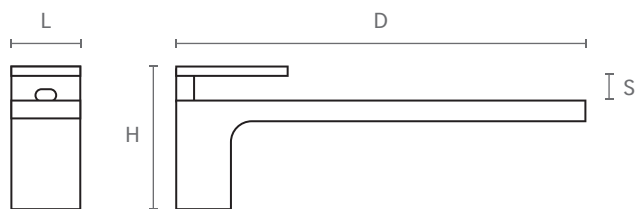

ART. **RM30**

design: Studio Mital

Reggimensola regolabile in zama pressofusa, completa di viti e tasselli mod. A\*.

Die-cast zamac adjustable shelf support, with screws and plugs mod. A\* included.

#### Misure / Sizes