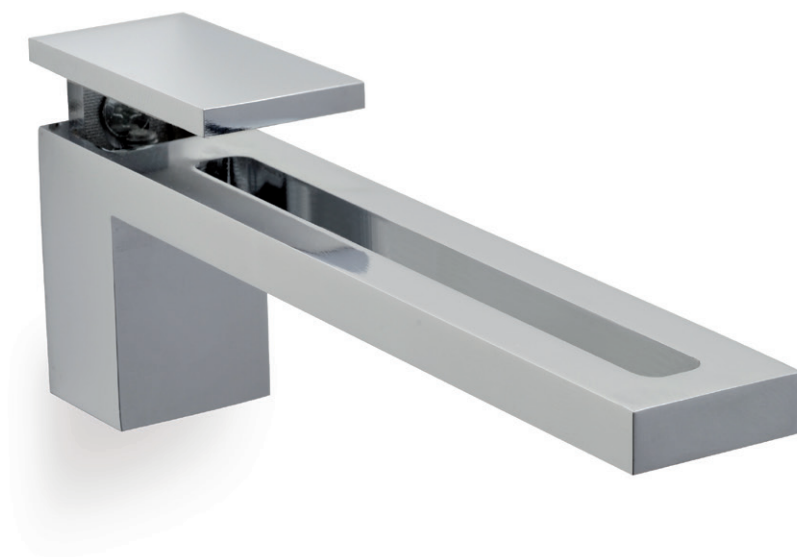

ART. **RM30**

design: Studio Mital

Reggimensola regolabile in zama pressofusa, completa di viti e tasselli mod. A\*.

Die-cast zamac adjustable shelf support, with screws and plugs mod. A\* included.