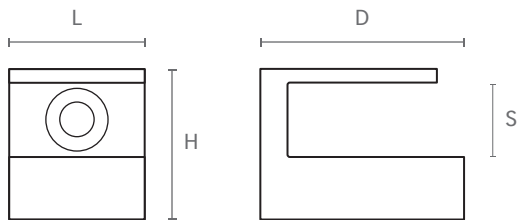

ART. **RM06**

design: Mital Lab

Reggimensola in zama pressofusa,
completa di vite e tassello mod. B*.

Die-cast zamak shelf support,
with screw and plug mod. B* included.

Misure / Sizes

ART.	L	H	D	S
RM06	20	22	30	6/11