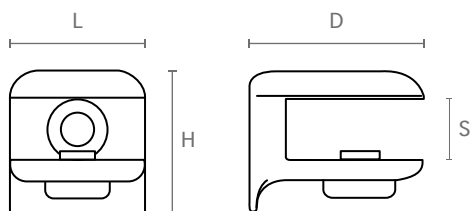

ART. **RM03**

design: Studio Mital

Reggimensola in zama pressofusa,
completa di vite e tassello mod. B*.

Die-cast zamak shelf support,
with screw and plug mod. B* included.

Misure / Sizes

ART.	L	H	D	S
RM03	20	21	26	6/11