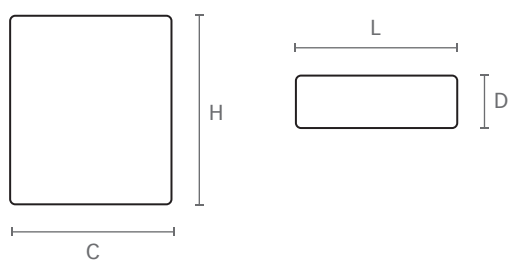

ART. **120**

design: Studio Mital

Pomolo in zama pressofusa, completo di vite M4 x 25.

Die-cast zamac knob, complete M4 x 25 screw.

Misure / Sizes

Finiture / Finishes

Cromo
Chrome

Econichel
Econickel

Nichel satinato
Satined nickel

ART.	L	C	H	D
120	24	24	28	8