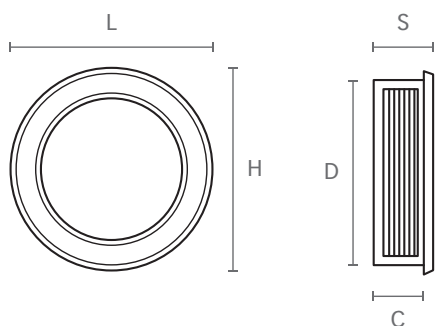

ART. **MA35**

design: Studio Mital

Maniglia in zama pressofusa da incasso.

Die-cast zamac flush handle.

Misure / Sizes

ART.	L	C	H	D	S
MA35	40	10	40	35Ø	12

Finiture / Finishes

Bianco
White