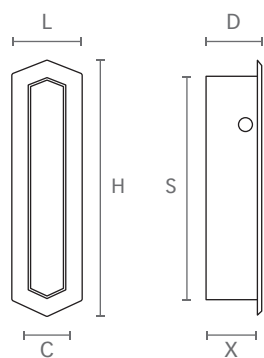

ART. **MA10**

design: Studio Mital

Maniglia in zama pressofusa da incasso,
completa di viti M4x15.

Die-cast zamac flush handle, with M4 x 15 screw
included.

Misure / Sizes

Finiture / Finishes

Cromo
Chrome

Econichel
Econickel

Nichel satinato
Satined nickel

ART.	L	C	H	D	S	X
MA10	15	10	55	12	48	10