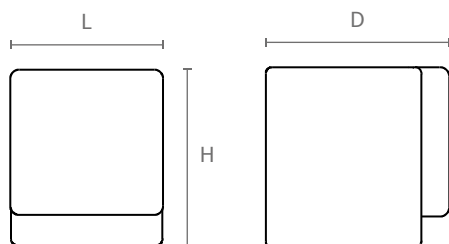

ART. **FP05**

design: Rigo

Fermaporte in zama e gomma,
completo di vite, tassello e biadesivo 3M.

Zamac and rubber door stopper, with screw, plug
and 3M double-sided adhesive tape included.

Misure / Sizes