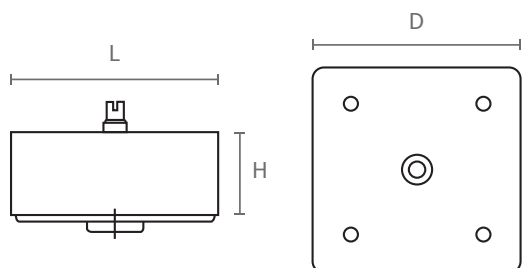

ART. **PI03**

design: Studio Mital

Piedino in ABS regolabile.

Adjustable ABS feet.

Misure / Sizes

Finiture / Finishes

Cromo
Chrome

Econichel
Econickel