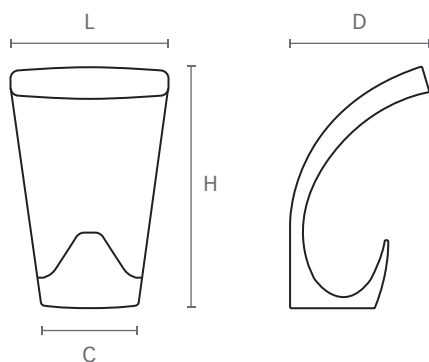

ART. **1130**

design: Studio Mital

Portabito in zama pressofusa,
con kit di fissaggio a scomparsa.

Die-cast zamac coat hanger,
with invisible hooking system included.

Misure / Sizes

Finiture / Finishes

Cromo
Chrome

Cromo satinato
Satined chrome

Nichel satinato
Satined nickel

ART.	L	C	H	D
1130	45	30	84	43