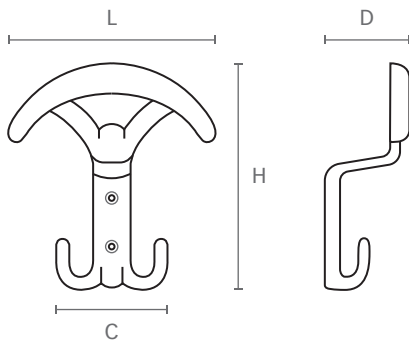

ART. **1090**

design: Studio Mital

Portabito in zama pressofusa, completo di viti e tasselli

Die-cast zamac coat hanger with screws and plugs included.

Misure / Sizes

ART.	L	C	H	D
1090	109	59	130	44

Finiture / Finishes