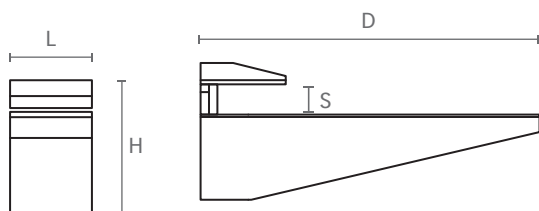

ART. **RM50**

design: Valentina Romani, Scuola Italiana Design

Reggimensola regolabile in zama pressofusa,
completa di viti e tasselli mod. A* (misura A) e B* (misura B).

Die-cast zamac adjustable shelf support,
with screws and plugs mod. A* (size A) and B* (size B)
included.

Misure / Sizes

Finiture / Finishes

Cromo
Chrome

Econichel
Econickel

Nichel satinato
Satined nickel

ART.	L	H	D	S
RM50A	30	58	160	5/25
RM50B	22	43	90	4/20