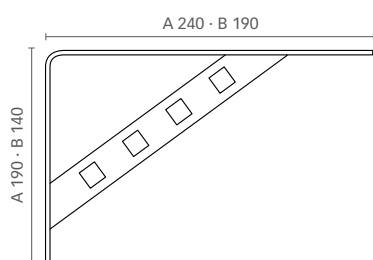

*: vedi sezione glossario/uso e pulizia
*: look at section glossary/use and cleaning