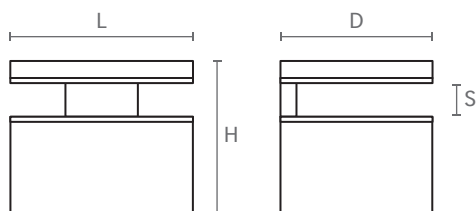

ART. **RM01**

design: Studio Mital

Reggimensola regolabile in zama pressofusa,  
completa di vite e tassello mod. B\*.

Die-cast zamac adjustable shelf support,  
with screw and plug mod. B\* included.

#### Misure / Sizes

#### Finiture / Finishes

Cromo  
Chrome

Econichel  
Econickel

Nichel satinato  
Satined nickel

| ART.  | L  | H  | D  | S    |
|-------|----|----|----|------|
| RM01A | 65 | 43 | 40 | 8/20 |
| RM01B | 30 | 25 | 25 | 6/8  |