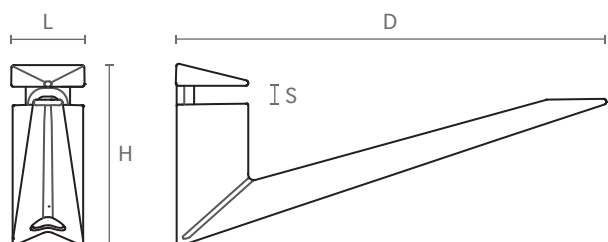

ART. **RM40**

design: Rigo

Reggimensola regolabile in zama pressofusa,  
completa di viti e tasselli mod. A\*.

Die-cast zamac adjustable shelf support,  
with screws and plugs mod. A\* included.

#### Misure / Sizes