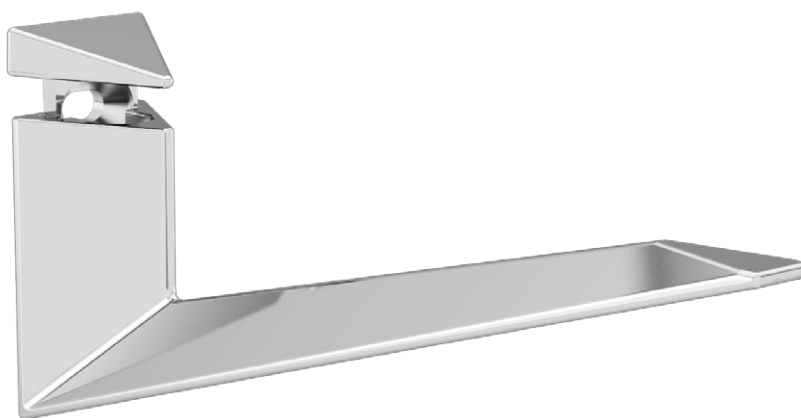

ART. **RM40**

design: Rigo

Reggimensola regolabile in zama pressofusa,  
completa di viti e tasselli mod. A\*.

Die-cast zamac adjustable shelf support,  
with screws and plugs mod. A\* included.

#### Misure / Sizes