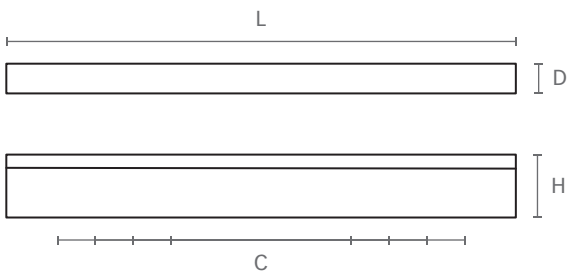

ART. 3990

design: Mital Lab

Maniglia in alluminio, completa di viti M4 x 25.  
Misura E multi interasse.

Aluminium handle, with M4 x 25 screws included.  
E size multicenter.

#### Misure / Sizes

#### Finiture / Finishes

Anodizzato argento  
Anodized silver

Cromo (solo misure C,D,E)  
Chrome (only sizes C,D,E)

Nichel satinato (solo misure C,D,E)  
Satinated nickel (only sizes C,D,E)

ART.	L	C	H	D
3990B	750	640	25	12
3990C	500	384	25	12
3990D	375	320	25	12
3990E	200	160/128 96/64	25	12