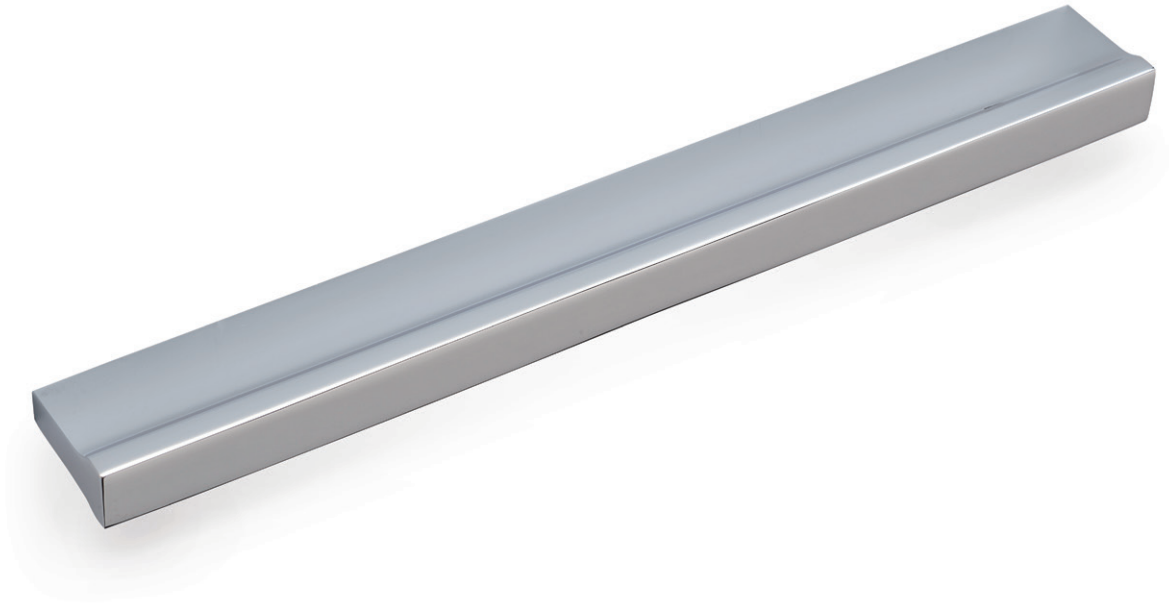

ART. 3990

design: Mital Lab

Maniglia in alluminio, completa di viti M4 x 25.  
Misura E multi interasse.

Aluminium handle, with M4 x 25 screws included.  
E size multicenter.

#### Misure / Sizes

#### Finiture / Finishes

Anodizzato argento  
Anodized silver

Cromo (solo misure C,D,E)  
Chrome (only sizes C,D,E)

Nichel satinato (solo misure C,D,E)  
Satinated nickel (only sizes C,D,E)

ART.	L	C	H	D
3990B	750	640	25	12
3990C	500	384	25	12
3990D	375	320	25	12
3990E	200	160/128 96/64	25	12