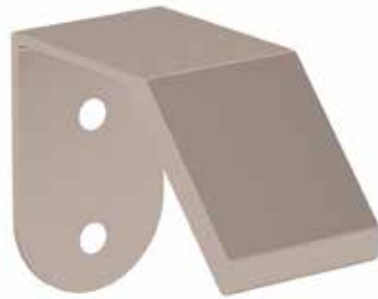

ART. 3600

design: Rigo

Finiture • Finishes

Bianco
White

Cromo
Chrome

Econichel
Econickel

Nichel satinato
Satinated nickel

Maniglia in zama pressofusa, completa di viti 3,5 x 15

Materiale: zama

Die-cast zamac handle with screws 3,5 x 15

Material: zamac