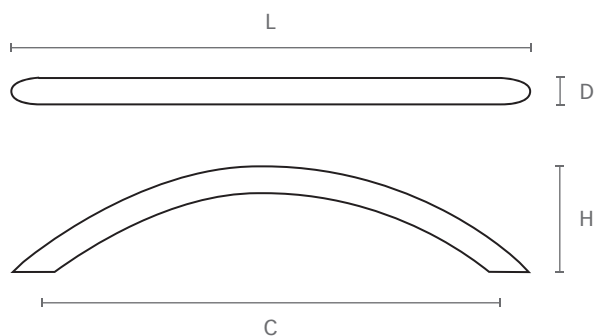

ART. **3080**

design: Studio Mital

Maniglia in acciaio, completa di viti M4 x 25.

Steel handle, with M4 x 25 screws included.

Misure / Sizes

Finiture / Finishes

Cromo
Chrome

Nichel satinato
Satined nickel

ART.	L	C	H	D
3080A	145	128	30	8
3080B	110	96	30	8
3080C	82	64	30	8