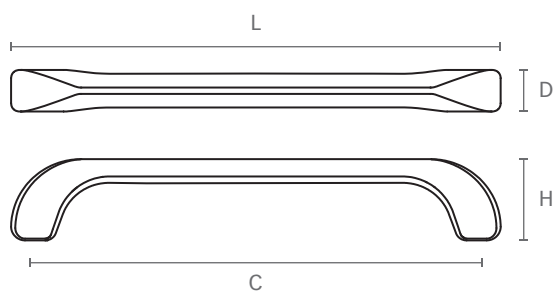

ART. 3460

design: Mital Lab

Maniglia in zama pressofusa, completa di viti M4 x 25.

Die-cast zamac handle, with M4 x 25 screws included.

#### Misure / Sizes

#### Finiture / Finishes

Cromo  
Chrome

Nichel satinato  
Satinated nickel

ART.	L	C	H	D
3460A	333	320	31	15
3460B	173	160	29	15