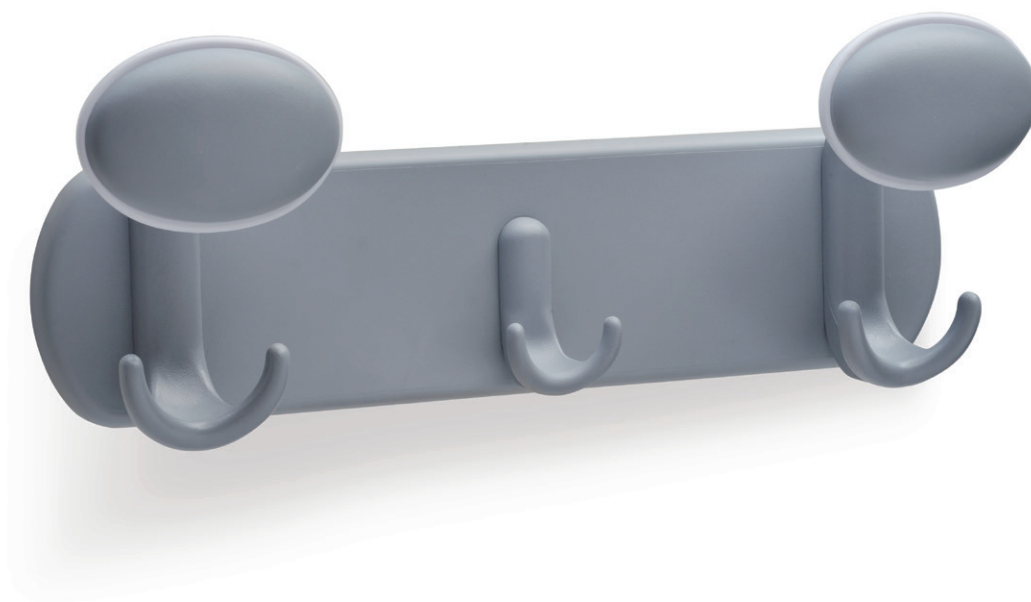

ART. **TA92**

design: Studio Mital

Portabito in resina gofrata,
completa di viti e tasselli.

*Embossed resin coat hanger,
with screws and plugs included.*

Misure / Sizes

ART.	L	H	D
TA92	335	132	87

Finiture / Finishes

Base bianca, portabito bianco
con bordo bianco o grigio o nero
*White base, white coat hanger
with white or grey or black edge*

Base grigia, portabito grigio
con bordo bianco
*Grey base, grey coat hanger
with white edge*

Base nera, portabito nero
con bordo bianco o nero
*Black base, black coat hanger
with white or black edge*