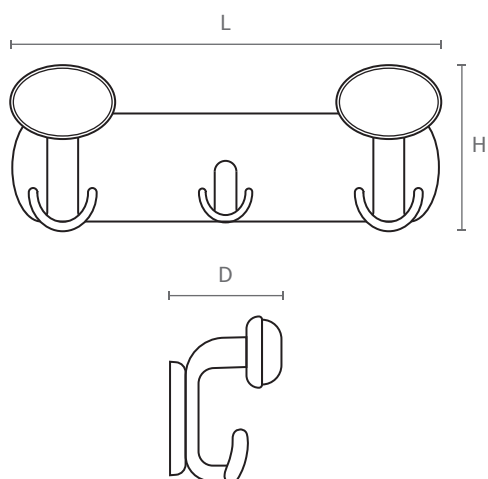

ART. **TA92**

design: Studio Mital

Portabito in resina gofrata,
completa di viti e tasselli.

*Embossed resin coat hanger,
with screws and plugs included.*

Misure / Sizes

ART.	L	H	D
TA92	335	132	87

Finiture / Finishes

Base bianca, portabito bianco
con bordo bianco o grigio o nero
*White base, white coat hanger
with white or grey or black edge*

Base grigia, portabito grigio
con bordo bianco
*Grey base, grey coat hanger
with white edge*

Base nera, portabito nero
con bordo bianco o nero
*Black base, black coat hanger
with white or black edge*