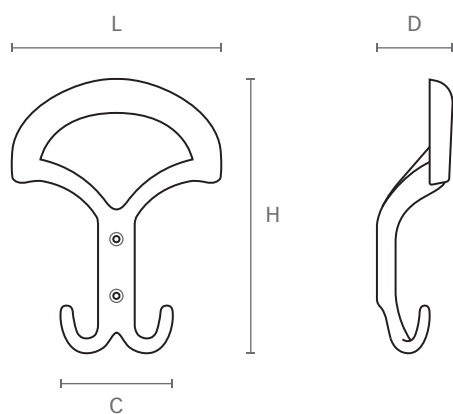

ART. 1080

design: Studio Mital

Portabito in zama pressofusa, completo di viti e tasselli

Die-cast zamac coat hanger with screws and plugs included.

Misure / Sizes

ART.	L	C	H	D
1080	108	63	145	45

Finiture / Finishes