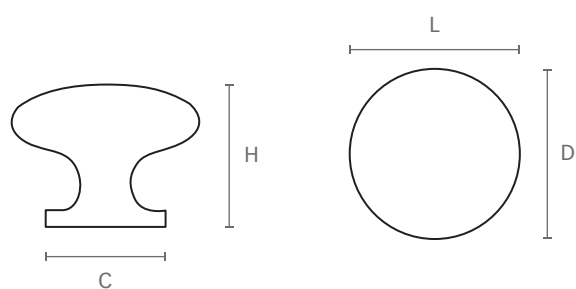

ART. 652

design: Studio Mital

Pomolo in ottone tornito, completo di vite M4 x 25.

Turned brass knob, complete M4 x 25 screw.

Misure / Sizes

Finiture / Finishes

Bronzo antico
Antique bronze

Bronzo graffiato
Satined bronze

Oro lucido
Shining gold

Nichel satinato
Satined nickel

ART.	L	C	H	D
652A	30	20	23	30
652B	25	16	19	25
652C	20	12	16	20