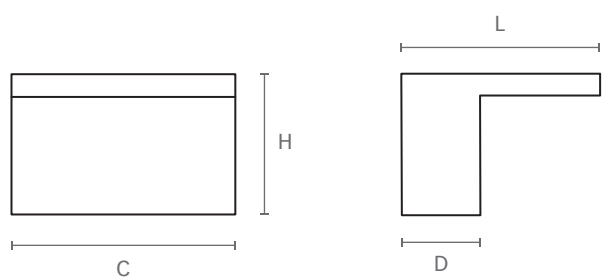

ART. 125

design: Studio Mital

Pomolo in zama pressofusa, completo di vite M4 x 25.

Die-cast zamac knob, complete M4 x 25 screw.

Misure / Sizes

Finiture / Finishes

Cromo
Chrome

Econichel
Econickel

Nichel satinato
Satined nickel

ART.	L	C	H	D
125	25	35	22	12