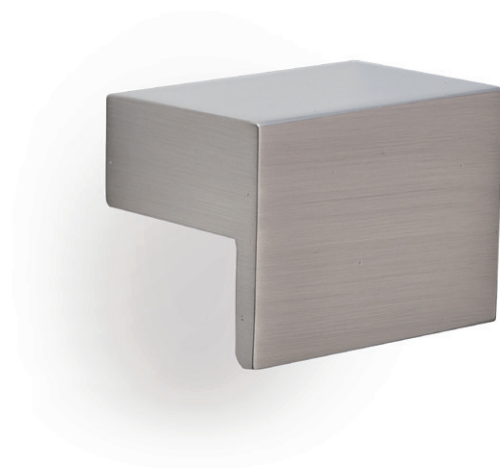

ART. 125

design: Studio Mital

Pomolo in zama pressofusa, completo di vite M4 x 25.

Die-cast zamac knob, complete M4 x 25 screw.

Misure / Sizes

Finiture / Finishes

Cromo
Chrome

Econichel
Econickel

Nichel satinato
Satined nickel

ART.	L	C	H	D
125	25	35	22	12