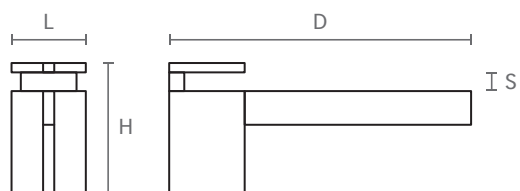

ART. **RM35**

design: Mital Lab

Reggimensola regolabile in zama pressofusa, completa di viti e tasselli mod. B*.

Die-cast zamac adjustable shelf support, with screws and plugs mod. B* included.

Misure / Sizes

Finiture / Finishes

Cromo
Chrome

Nichel satinato
Satined nickel

ART.	L	H	D	S
RM35A	30	50	140	6/25
RM35B	20	35	80	5/18