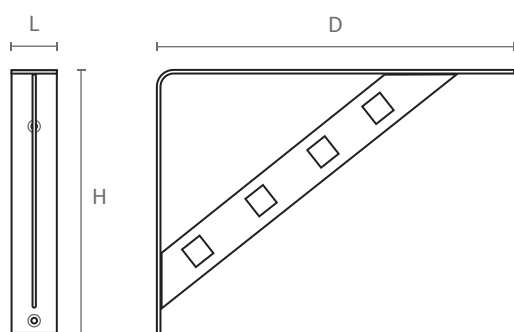

ART. **RM25**

design: Studio Mital

Reggimensola in acciaio,
completa di viti e tasselli mod. B*.

Steel shelf support,
with screws and plugs mod. B* included.

Misure / Sizes

Finiture / Finishes

Cromo
Chrome

Nichel satinato
Satinated nickel

ART.	L	H	D
RM25A	30	190	240
RM25B	25	140	190