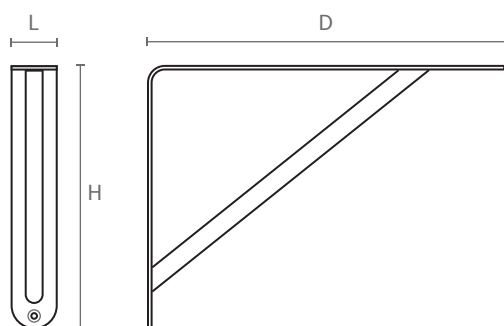

ART. **RM20**

design: Studio Mital

Reggimensola in acciaio, completa di viti e tasselli mod. B*.

Steel shelf support,
with screws and plugs mod. B* included.

Misure / Sizes

Finiture / Finishes

Cromo
Chrome

Nichel satinato
Satined nickel

ART.	L	H	D
RM20A	30	190	240
RM20B	25	140	190