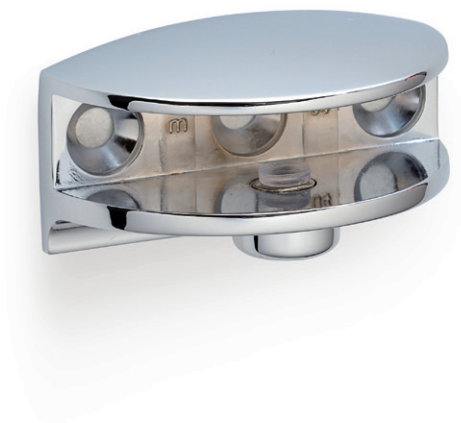

ART. **RM04**

design: Studio Mital

Reggimensola in zama pressofusa,
completa di vite e tassello mod. B*.

Die-cast zamac shelf support,
with screw and plug mod. B* included.

Misure / Sizes

Finiture / Finishes

Cromo
Chrome

Cromo opaco
Matt chrome

Nichel satinato
Satinated nickel

ART.	L	H	D	S
RM04	48	25	25	6/11