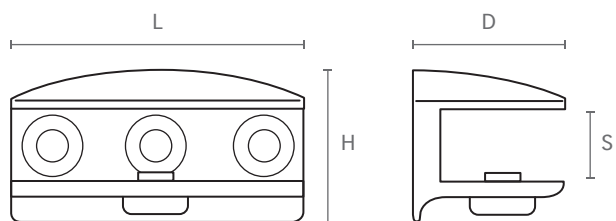

ART. **RM04**

design: Studio Mital

Reggimensola in zama pressofusa,
completa di vite e tassello mod. B*.

Die-cast zamac shelf support,
with screw and plug mod. B* included.

Misure / Sizes

Finiture / Finishes

Cromo
Chrome

Cromo opaco
Matt chrome

Nichel satinato
Satinated nickel

ART.	L	H	D	S
RM04	48	25	25	6/11