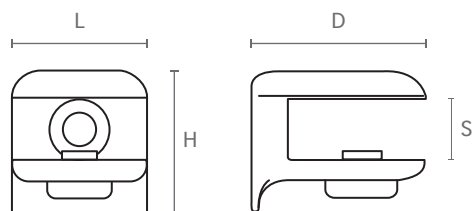

ART. **RM03**

design: Studio Mital

Reggimensola in zama pressofusa,
completa di vite e tassello mod. B*.

Die-cast zamac shelf support,
with screw and plug mod. B* included.

Misure / Sizes

ART.	L	H	D	S
RM03	20	21	26	6/11