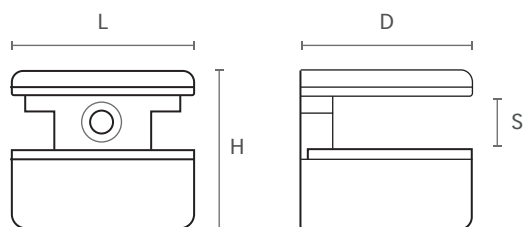

ART. **RM08**

design: Studio Mital

Reggimensola regolabile in zama pressofusa, completa di vite e tassello mod. B\*.

Die-cast zamac adjustable shelf support, with screw and plug mod. B\* included.

#### Misure / Sizes

ART.	L	H	D	S
RM08	30	26	28	6-10