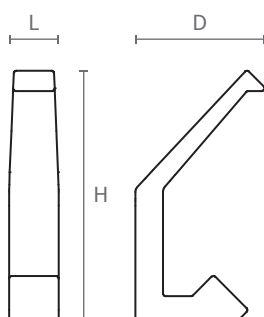

ART. **1400**

design: Alessandro Masturzo

Gancio in zama pressofusa,
con kit di fissaggio a scomparsa.

Die-cast zamac coat hanger,
with invisible hooking system included.

Misure / Sizes

Finiture / Finishes

Antracite
Anthracite

Cromo
Chrome

Nichel satinato
Satinated nickel

ART.	L	H	D
1400	18	91	47