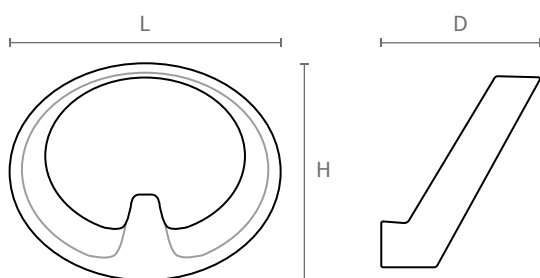

ART. **1100**

design: Alessandro Masturzo

Portabito in zama pressofusa,
con kit di fissaggio a scomparsa.

Die-cast zamac coat hanger,
with invisible hooking system included.

Misure / Sizes

Finiture / Finishes

Bianco
White

Cromo
Chrome

Cromo opaco
Matt chrome

ART.	L	H	D
1100	80	75	45