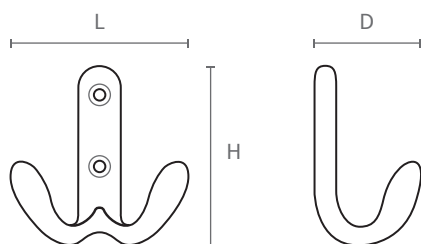

ART. **4020**

design: Studio Mital

Gancio in zama pressofusa, completo di viti e tasselli.

Die-cast zamac hook, with screws and plugs included.

Misure / Sizes

ART.	L	H	D
4020	50	50	30

Finiture / Finishes

Bianco
White