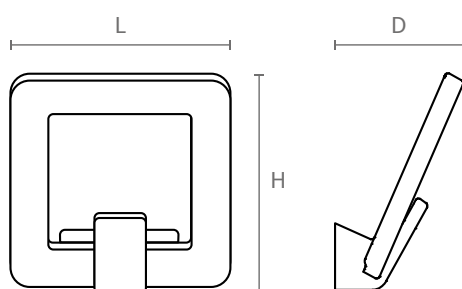

ART. **1405**

design: Rigo

Portabito in zama pressofusa,
con kit di fissaggio a scomparsa.

Die-cast zamac coat hanger,
with invisible hooking system included.

Misure / Sizes

Finiture / Finishes

Bianco opaco
Matt white

Cromo
Chrome

Cromo opaco
Matt chrome

Cromo satinato
Satinated chrome

ART.	L	H	D
1405	65	64	38