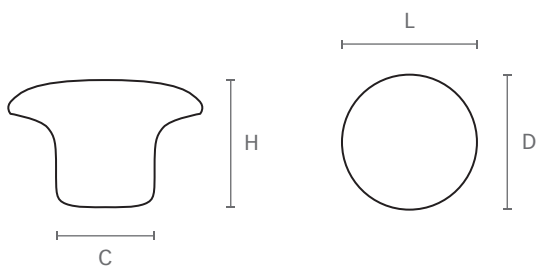

ART. **PO56**

design: Studio Mital

Pomolo in plastica, completo di vite M4 x 25.

Plastic knob, complete M4 x 25 screw.

Misure / Sizes

Finiture / Finishes

Laccato bianco  
Lacquered white

Laccato nero  
Lacquered black