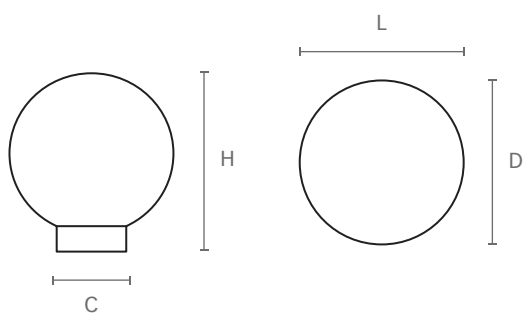

ART. 516

design: Studio Mital

Pomolo in legno tornito con bussola ottone,
completo di vite M4 x 25.

Turned wooden knob with brass bush,
complete M4 x 25 screw.

Misure / Sizes

ART.	L	C	H	D
516B	28	13	31	28
516C	23	12	25	23