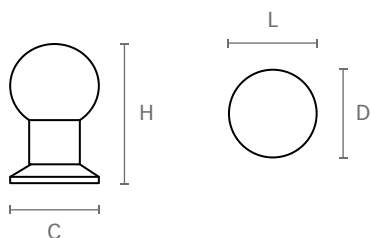

ART. **505**

design: Studio Mital

Pomolo in ottone tornito, completo di vite M4 x 25.

Turned brass knob, complete M4 x 25 screw.

Misure / Sizes

ART.	L	C	H	D
505B	14	14	22	14
505C	12	12	20	12

Finiture / Finishes