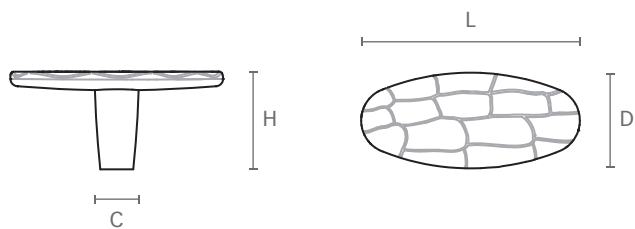

ART. 470

design: Mital Lab

Pomolo in zama pressofusa, completo di vite M4 x 25.

Die-cast zamac knob, complete M4 x 25 screw.

Misure / Sizes

Finiture / Finishes

Ferro antico  
Antique iron

Rame satinato  
Satinated copper