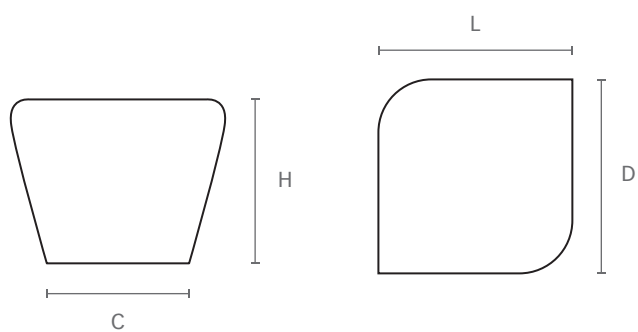

ART. **400**

design: Mital Lab

Pomolo in zama pressofusa, completo di vite M4 x 25.

Die-cast zamac knob, complete M4 x 25 screw.

Misure / Sizes

Finiture / Finishes

Cromo
Chrome

Nichel satinato
Satined nickel

ART.	L	C	H	D
400B	30	20	23	30