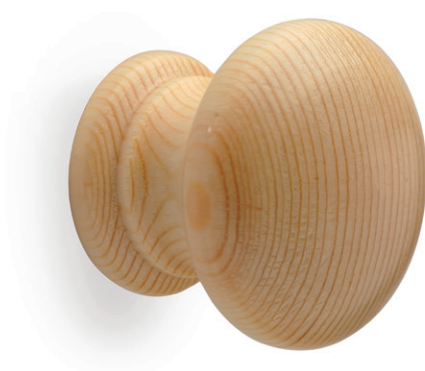

ART. 369

design: Studio Mital

Pomolo in legno tornito con bussola ottone,
completo di vite M4 x 25.

*Turned wooden knob with brass bush,
complete M4 x 25 screw.*

Misure / Sizes

Finiture / Finishes

Pino naturale
Natural pine

Pino grezzo
Raw pine

ART.	L	C	H	D
369B	34	27	32	34
369C	30	22	32	30