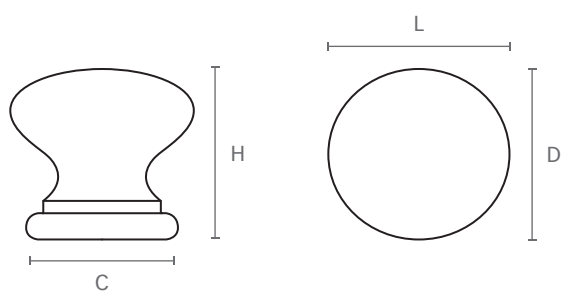

ART. 369

design: Studio Mital

Pomolo in legno tornito con bussola ottone,
completo di vite M4 x 25.

*Turned wooden knob with brass bush,
complete M4 x 25 screw.*

Misure / Sizes

Finiture / Finishes

Pino naturale
Natural pine

Pino grezzo
Raw pine

ART.	L	C	H	D
369B	34	27	32	34
369C	30	22	32	30