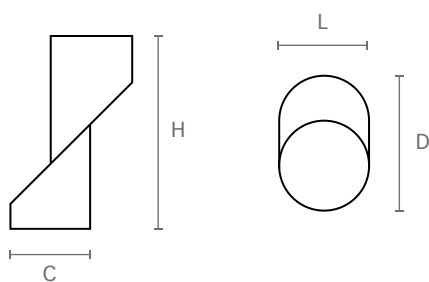

ART. **350**

design: Rigo

Pomolo in zama pressofusa, completo di vite M4 x 25.

Die-cast zamac knob, complete M4 x 25 screw.

Misure / Sizes

Finiture / Finishes

Bianco opcao
Matt white

Cromo
Chrome

Nichel satinato
Satinated nickel

ART.	L	C	H	D
350	12	12	29	18