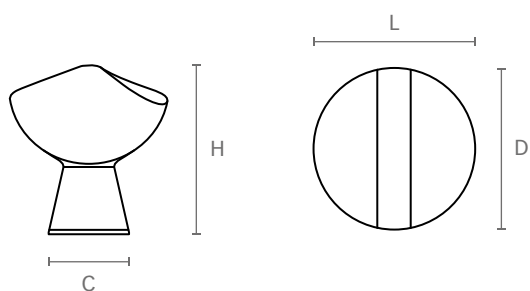

ART. **300**

design: Studio Mital

Pomolo in zama pressofusa, completo di vite M4 x 25.

Die-cast zamac knob, complete M4 x 25 screw.

Misure / Sizes

Finiture / Finishes

Cromo
Chrome

Cromo opaco
Matt chrome

Nichel satinato
Satined nickel

ART.	L	C	H	D
300A	30	14	29	30
300B	25	12	25	25