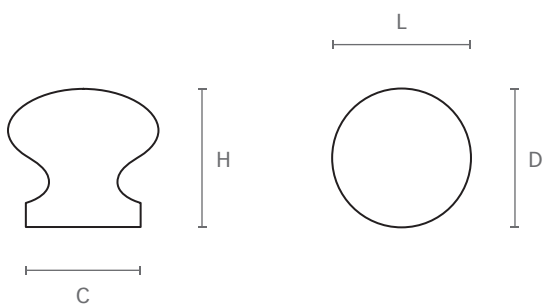

ART. 279

design: Studio Mital

Pomolo in legno tornito con bussola ottone,
completo di vite M4 x 25.

Turned wooden knob with brass bush,
complete M4 x 25 screw.

Misure / Sizes

ART.	L	C	H	D
279A	42	32	37	42
279B	36	26	33	36
279C	30	20	30	30