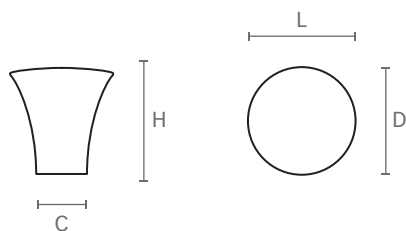

ART. 190

design: Studio Mital

Pomolo in acciaio inox tornito, completo di vite M4 x 25.

Turned stainless steel knob, complete M4 x 25 screw.

Misure / Sizes

Finiture / Finishes

Inox satinato  
Satinated stainless steel