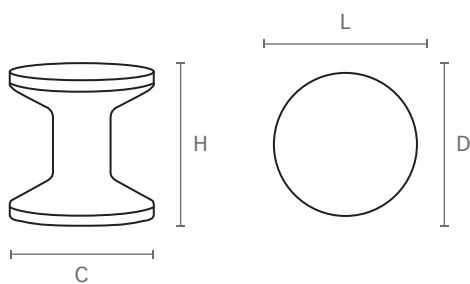

ART. **140**

design: Studio Mital

Pomolo in zama pressofusa, completo di vite M4 x 25.

Die-cast zamac knob, complete M4 x 25 screw.

Misure / Sizes

Finiture / Finishes

Cromo
Chrome

Econichel
Econickel

Nichel satinato
Satined nickel

ART.	L	C	H	D
140A	25	25	28	25
140B	21	21	24	21