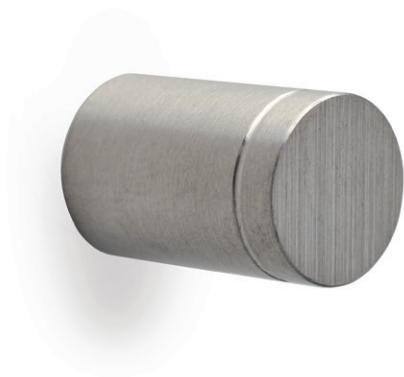

ART. 123

design: Studio Mital

Pomolo in acciaio inox tornito, completo di vite M4 x 25.

Turned stainless steel knob, complete M4 x 25 screw.

Misure / Sizes

Finiture / Finishes

Inox satinato
Satinated stainless steel