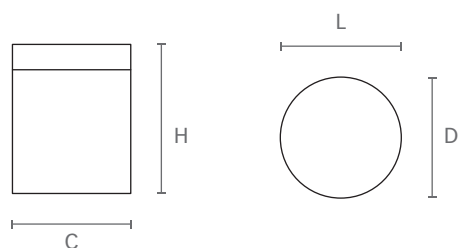

ART. 123

design: Studio Mital

Pomolo in acciaio inox tornito, completo di vite M4 x 25.

Turned stainless steel knob, complete M4 x 25 screw.

Misure / Sizes

Finiture / Finishes

Inox satinato
Satinated stainless steel