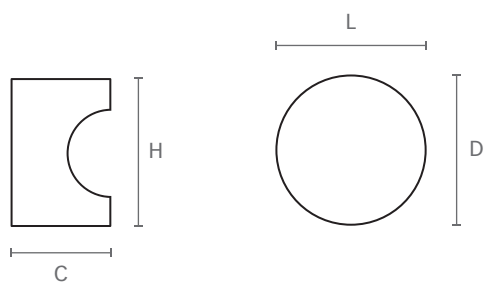

ART. **105**

design: Studio Mital

Pomolo in alluminio, completo di vite M4 x 25.

Aluminium knob, complete M4 x 25 screw.

Misure / Sizes

Finiture / Finishes

Anodizzato argento  
Anodized silver

ART.	L	C	H	D
105B	20	20	25	20
105C	15	15	22	15