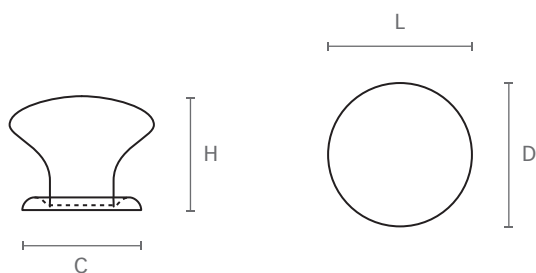

ART. 040

design: Studio Mital

Pomolo in ceramica con bussola in ottone.
Base in ottone tornito, completo di vite M4 x 25.

Ceramic knob with brass bush.
Turned brass base complete M4 x 25 screw.

Misure / Sizes