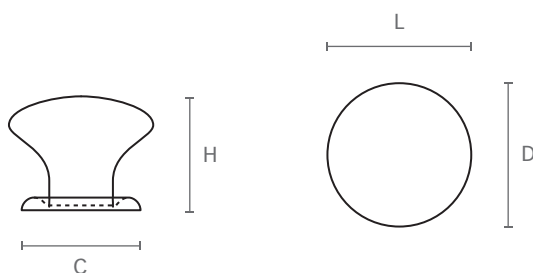

ART. 030

design: Studio Mital

Pomolo in ceramica con bussola in ottone.
Base in ottone tornito, completo di vite M4 x 25.

Ceramic knob with brass bush.
Turned brass base complete M4 x 25 screw.

Misure / Sizes

Finiture / Finishes

Base / Base

Bronzo antico
Antique bronze

Econickel
Econickel

Placcato oro
Gold plated

Pomolo / Knob

Bianco
White

ART.	L	C	H	D
030A	32	20	26	32
030B	28	18	24	28