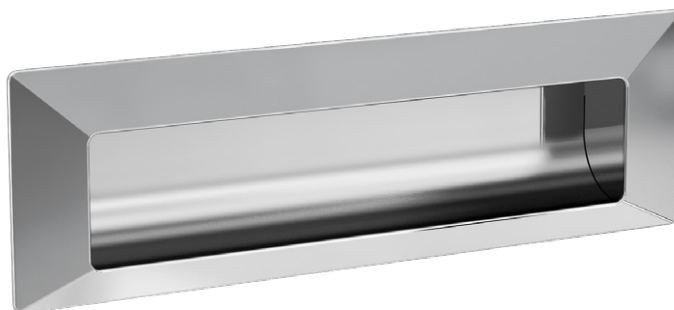

ART. **MA25**

design: Rigo

Maniglia in zama pressofusa da incasso.

Die-cast zamac flush handle.

Misure / Sizes

Finiture / Finishes

Antracite
Anthracite

Cromo
Chrome

Econichel
Econickel

Nichel satinato
Satinated nickel

ART.	L	C	H	D	S	X
MA25	150	128	46	40	137	15