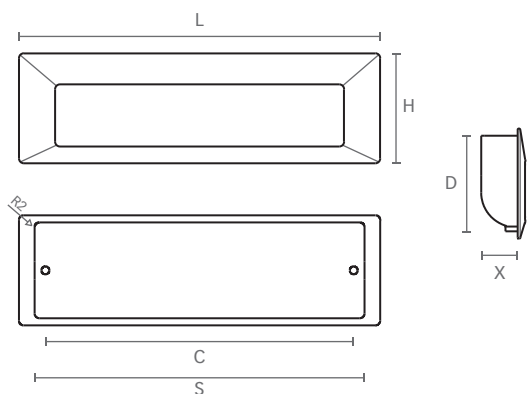

ART. **MA25**

design: Rigo

Maniglia in zama pressofusa da incasso.

Die-cast zamac flush handle.

Misure / Sizes

Finiture / Finishes

Antracite
Anthracite

Cromo
Chrome

Econichel
Econickel

Nichel satinato
Satinated nickel

ART.	L	C	H	D	S	X
MA25	150	128	46	40	137	15