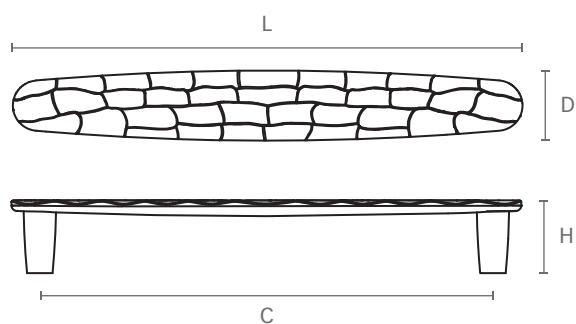

ART. 3470

design: Mital Lab

Maniglia in zama pressofusa, completa di viti M4 x 25.

Die-cast zamac handle, with M4 x 25 screws included.

Misure / Sizes

Finiture / Finishes

Ferro antico
Antique iron

Rame satinato
Satinated copper

ART.	L	C	H	D
3470	180	160	26	25