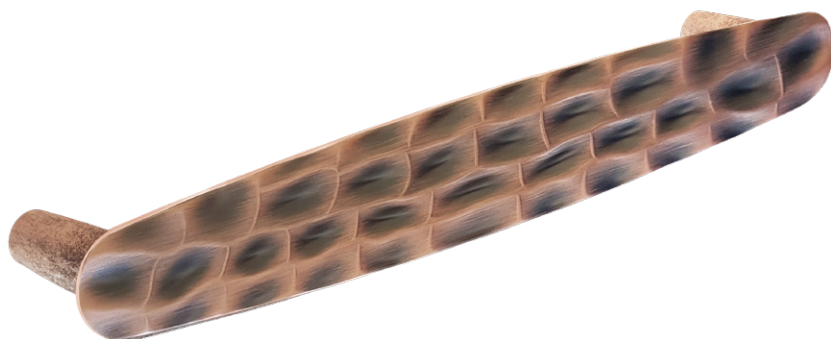

ART. 3470

design: Mital Lab

Maniglia in zama pressofusa, completa di viti M4 x 25.

Die-cast zamac handle, with M4 x 25 screws included.

Misure / Sizes

Finiture / Finishes

Ferro antico
Antique iron

Rame satinato
Satinated copper

ART.	L	C	H	D
3470	180	160	26	25