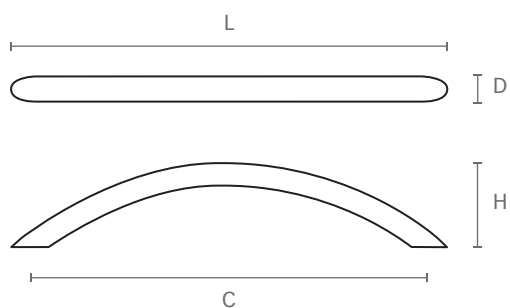

ART. 3123

design: Studio Mital

Maniglia in acciaio inox AISI 304, completa di viti M4 x 25.

Stainless steel AISI 304 handle,
with M4 x 25 screws included.

Misure / Sizes

Finiture / Finishes

Inox satinato
Satinated stainless steel

ART.	L	C	H	D
3123A	375	320	34	10
3123B	263	224	32	10
3123C	230	192	32	10
3123D	190	160	32	10
3123E	154	128	30	10
3123F	115	96	30	10